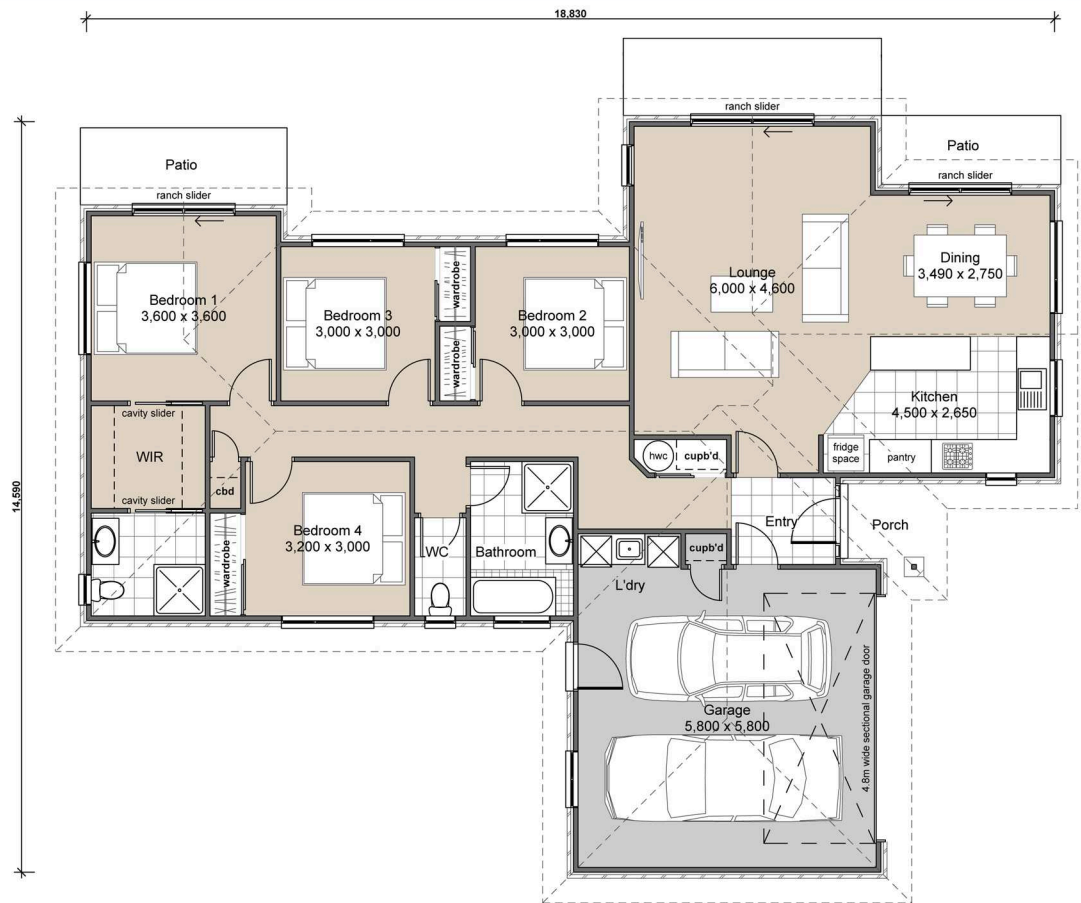

Artists Impression

Anzio Design Features

- 182m²
- 4 bedrooms
- 2 living areas
- 2 bathrooms
- Double garage

ARTISAN HOMES™
EXCELLENCE • CRAFTSMANSHIP • DISTINCTION

www.artisanhomes.co.nz

Builders of superior homes.