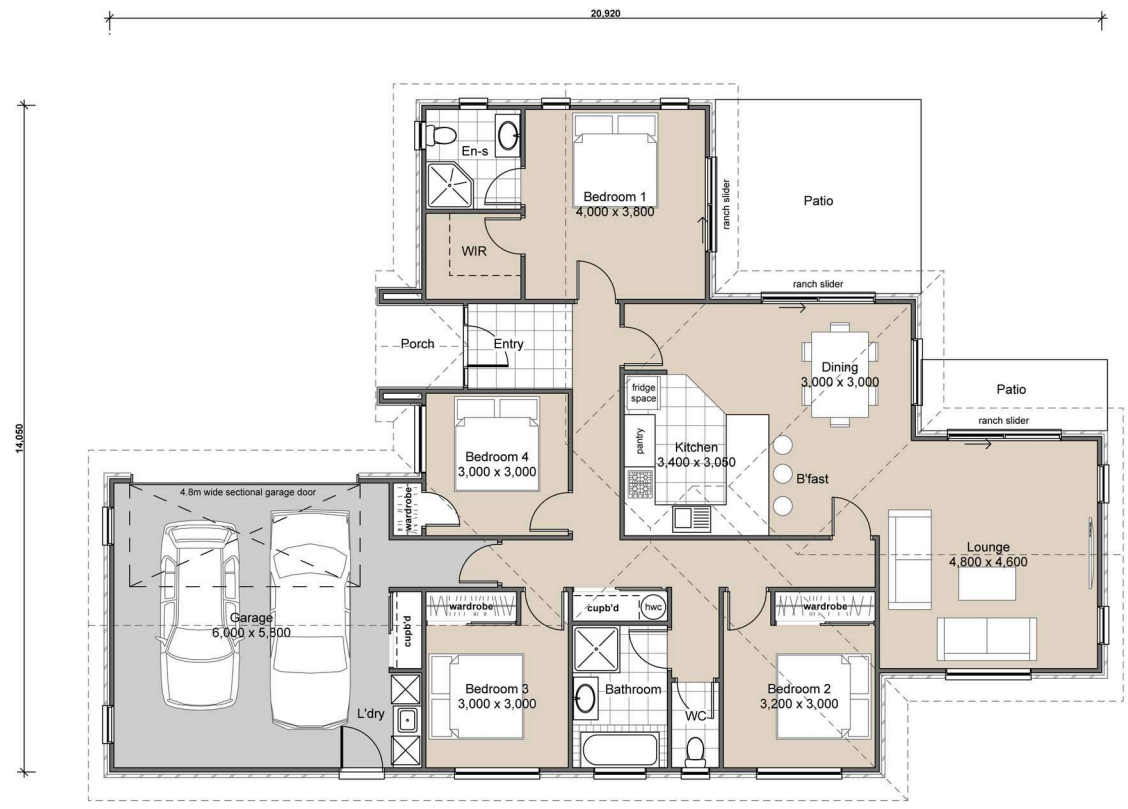

Bayeux

Artists Impression

Bayeux Design Features

- 194m²
- 4 bedrooms
- 2 living areas
- 2 bathrooms
- Double garage

ARTISAN HOMES™
EXCELLENCE • CRAFTSMANSHIP • DISTINCTION

www.artisanhomes.co.nz

Builders of superior homes.