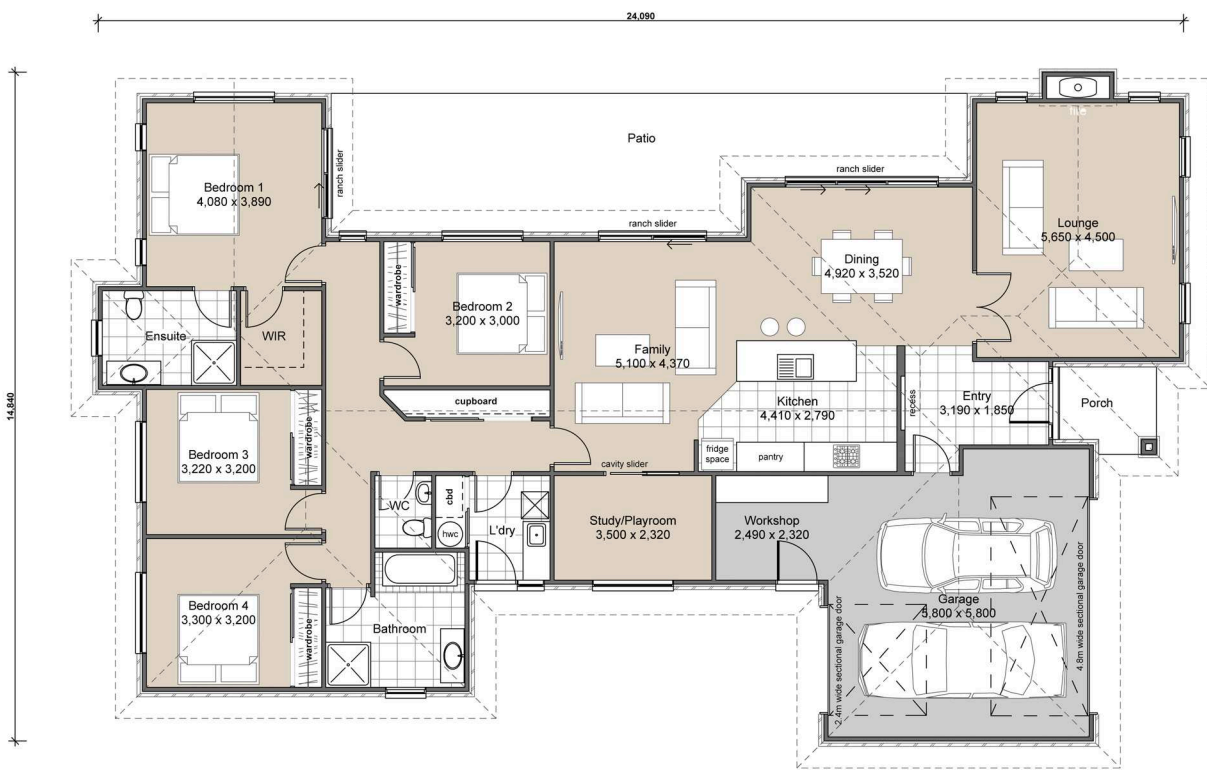

Monza

Artists Impression

Monza Design Features

- 251m²
- 4 bedrooms
- Study
- 2 living areas
- 2 bathrooms
- Double garage

ARTISAN HOMES™
EXCELLENCE • CRAFTSMANSHIP • DISTINCTION

www.artisanhomes.co.nz

Builders of superior homes. Built to last.