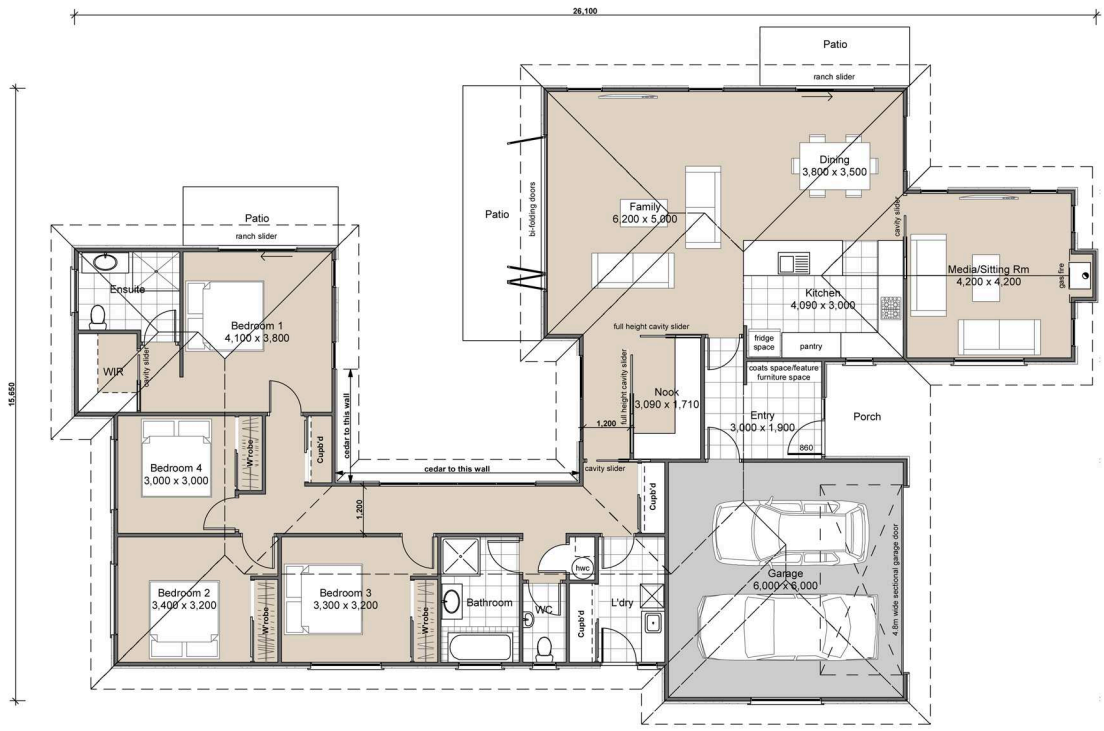

Novara

Artists Impression

Novara Design Features

- 249m²
- 4 bedrooms
- Study nook
- 2 living areas
- 2 bathrooms
- Double garage

ARTISAN HOMES™
EXCELLENCE • CRAFTSMANSHIP • DISTINCTION

www.artisanhomes.co.nz