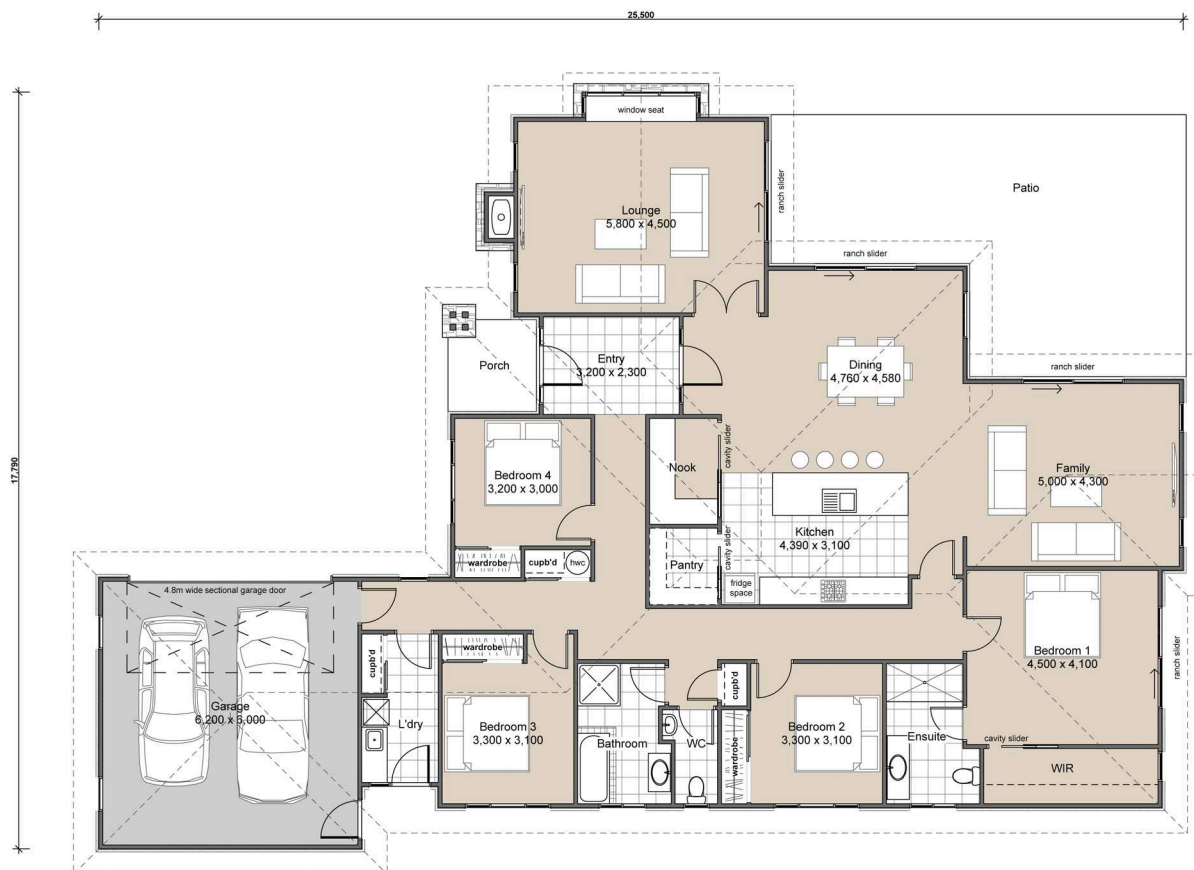

Savona

Artists Impression

- Savona*
Design Features
- 277m²
 - 4 bedrooms
 - Study nook
 - 2 living areas
 - 2 bathrooms
 - Double garage

ARTISAN HOMES™
EXCELLENCE • CRAFTSMANSHIP • DISTINCTION

www.artisanhomes.co.nz